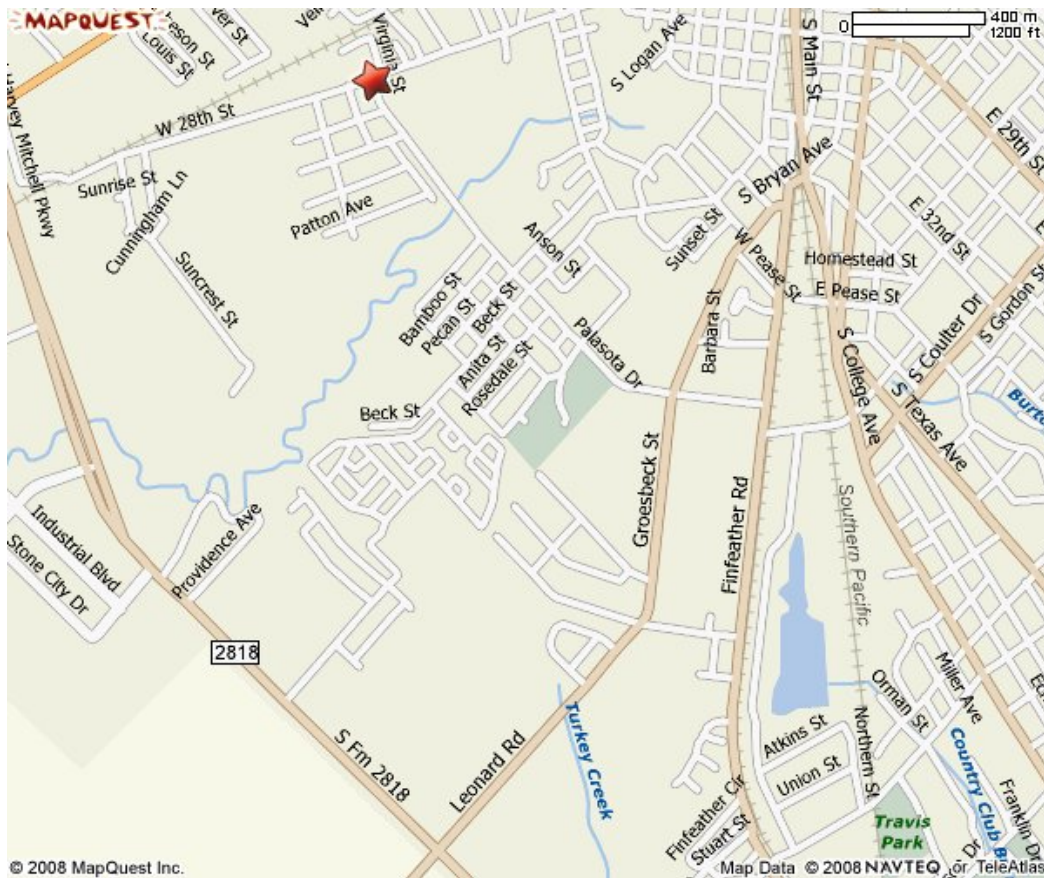

Directions to Habitat for Humanity's Angels Gate neighborhood

From TAMU campus or southwest College Station: Take FM 2818 north. Turn right onto Leonard Rd which turns into Groesbeck St. Turn left onto Palasota Dr. Go past Anson Jones Elementary School and turn right on Mervin's Run to enter the Angels Gate neighborhood. Mervin's Run is the street right before Palasota intersects 28th Street.

From Texas Ave. heading north into Bryan: Go west on 28th Street (about one mile from Main Street) and turn left onto Aggie Way to enter Angels Gate. If you pass Palasota you have gone too far.

Directions in Habitat for Humanity's Angels Gate neighborhood